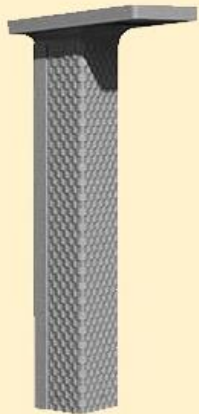

Hera (Simon)

BORNES LED

Pixel (GHM-Eclatec)