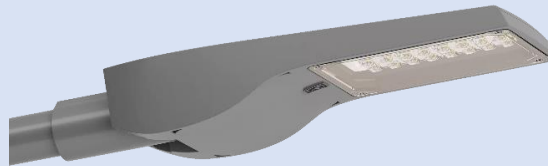

LUMINAIRES LED ROUTIER

Tekk (Ragni)

VFL (Weef)

Pixel (GHM - Eclatec)

Piano mini (Comatelec)