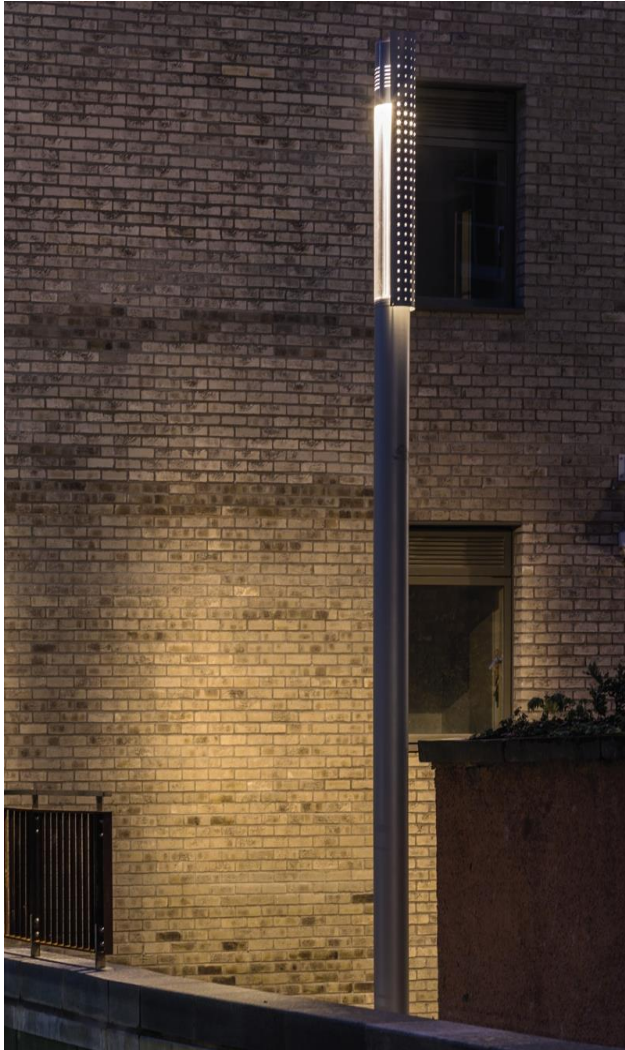

A nighttime photograph of a city street. In the foreground, a tall, black, Y-shaped streetlight stands prominently. The street is illuminated by various streetlights, and the headlights and taillights of cars in motion create light trails. Buildings line the street, and a tall, thin tower is visible in the background under a dark blue sky.

## ALUMET

LED 27W ALUL\_24L35NR3KCL IP66 IK10   Ta25

Dimensions : Ø200 x 1250 mm  
 Puissance totale : 27 W  
 Flux lumineux du luminaire: 2815 lm  
 Efficacité lumineuse du luminaire: 104 lm/W  
 Poids : 9,7 kg  
 Scx : 0.079 m<sup>2</sup>

## BORNE THOR

LED 13W ADLB\_S\_10L35\_ASY\_3K IP66 IK10  CE Ta25

Dimensions : 160 x 160 x 1017 mm

Puissance totale : 13 W

Poids : 7,7 kg

Position de la lampe: STD - Standard

Source lumineuse: LED

Flux lumineux du luminaire\*: 996 lm